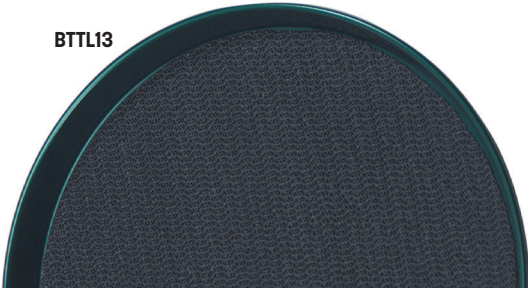

HOT

BLACKBM1218 shown with S208 strainer

ALSO AVAILABLE IN BROWN

BLM24 shown with J205 jigger

BM23

Service Mat HOT

One-piece rubber construction. 18" L x 12" W (45.7 x 30.5 cm).

BROWNBM1218 Brown (not shown)

BLACKBM1218 Black

Deluxe Bar Mat

One-piece rubber construction. 27" L x 3 1/4" W (68.6 x 8.3).

BM23 Brown

BLM24 Black

Bar Tile !

These 12" square (30.5 cm) molded vinyl tiles snap together. Textured surface prevents slippage, and feet improve drainage and air circulation.

BT12X12 Black

BT12X12

Bar Tray Mat

Round black non-slip mat fits bar trays.

BTTL13 13" Dia. (33 cm)

BTTL13

! **WARNING:** This product can expose you to chemicals including Di(2-ethylhexyl)phthalate (DEHP) & Diisononyl Phthalate (DINP), which are known to the State of California to cause birth defects or other reproductive harm. For more information, go to <http://www.P65warnings.ca.gov>. Warning applies to State of California only.