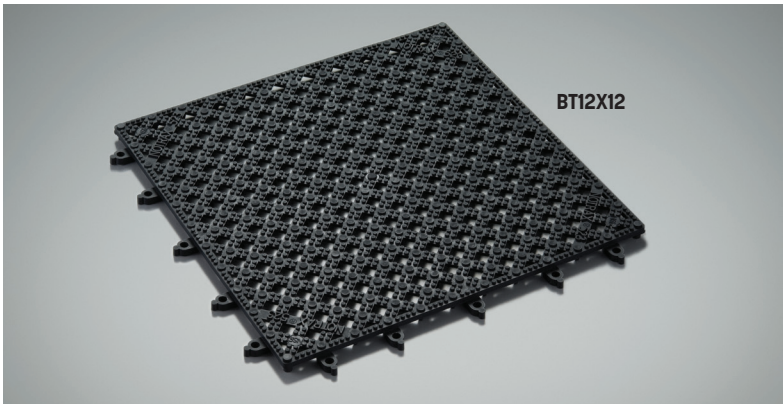

HOT

BLACKBM1218 shown with S208 strainer

ALSO AVAILABLE IN BROWN

BLM24 shown with J205 jigger

BM23

Service Mat HOT

One-piece rubber construction. 18" L x 12" W (45.7 x 30.5 cm).

BROWNBM1218 Brown (not shown)

BLACKBM1218 Black

Deluxe Bar Mat

One-piece rubber construction. 27" L x 3 1/4" W (68.6 x 8.3).

BM23 Brown

BLM24 Black

Bar Tile !

These 12" square (30.5 cm) molded vinyl tiles snap together. Textured surface prevents slippage, and feet improve drainage and air circulation.

BT12X12 Black

BT12X12

Bar Tray Mat

Round black non-slip mat fits bar trays.

BTTL13 13" Dia. (33 cm)

BTTL13

! **WARNING:** This product can expose you to chemicals including Di(2-ethylhexyl)phthalate (DEHP) & Diisononyl Phthalate (DINP), which are known to the State of California to cause birth defects or other reproductive harm. For more information, go to <http://www.P65warnings.ca.gov>. Warning applies to State of California only.